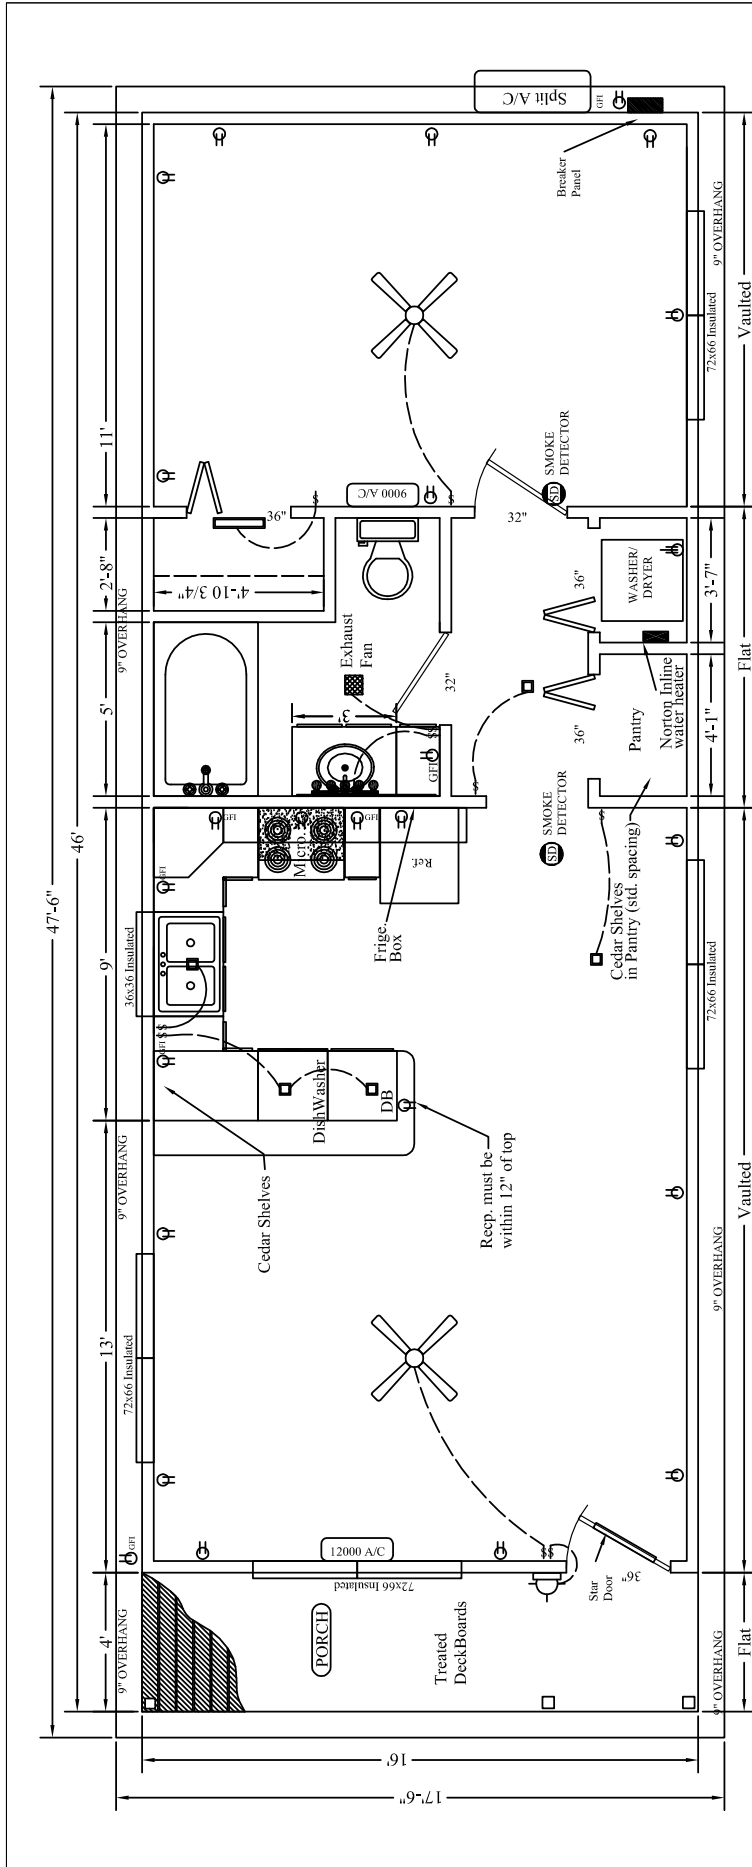

The Blue Bonnet - 16x46 Gable w/ 4ft. Porch

Full Bath: Tub Combo
Std. Commode
24" wide Vanity
Mirrored Med/Cab.
Tile

Living Area: Ceiling Fan
Central A/C & Heat
Insulated Windows
Tile

Bedroom: Ceiling Fan
Walkin Closet
Carpet

Double Sink
Full 4 Burner Oven
Full Size Refrig.
Washer/Dryer Combo
Microwave vent hood
Instant Water Heater
DishWasher
Tile

2010	GS-1646-G1-BLUE

Tile
Cabinets
Paneling
Roof
Body
Shutters
Win J-Rail
Door Color
Win Color